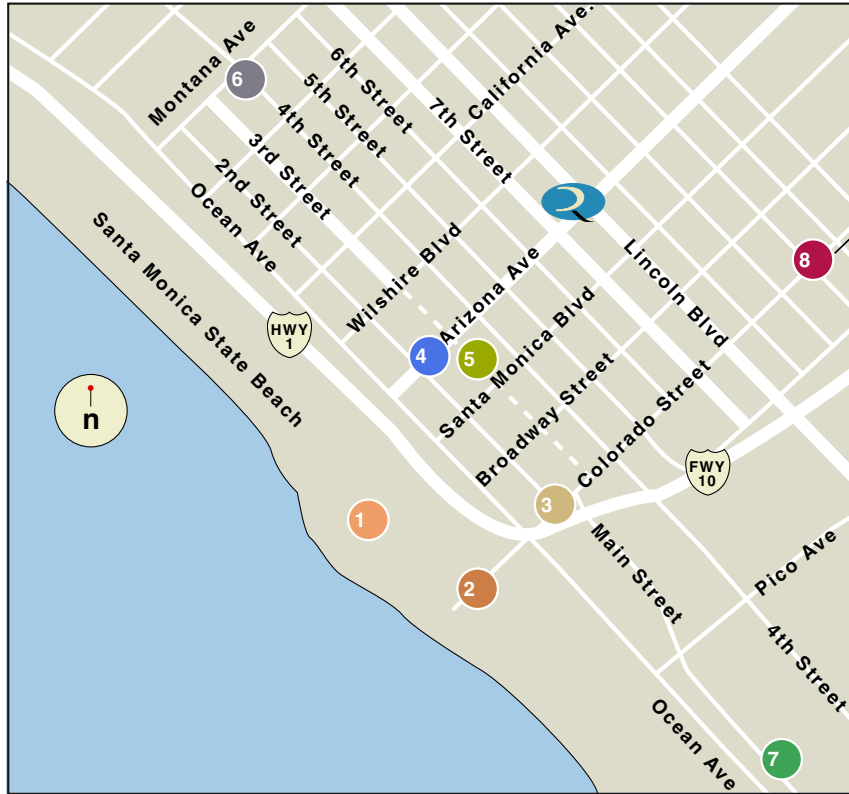

Local Flavor

725 Arizona Ave. Suite 304 • Santa Monica CA 90401
T. 310 899 0770 F. 310 899 0775 <http://www.pacificla.com>

- 1 Santa Monica Beach - The world famous 3.5-mile Santa Monica Beach. Along the strand people jog, bike, skate, play chess or volleyball, build sand castles, or simply watch the waves.
- 2 Santa Monica Pier - This pier is over 100 years old. Watch the sunset from the top of a ferris wheel, ride a roller coaster, or have lobster while you dine at an ocean view restaurant.
- 3 Santa Monica Place - Adjacent to the 3rd Street Promenade is an ocean-view shopping mall, designed by world-renowned architect Frank O. Gehry, with over 140 stores to shop.
- 4 Santa Monica Market - On Arizona Between Second & Third Streets. Twice weekly, on Wednesdays between 9am and 2pm and on Saturdays between 8:30am and 2pm. 2-1/2 blocks of vendors sell fresh flowers, produce, olives, dried fruit, sprouts and pesto, all grown in California. Saturday's Market features exclusively organic produce.
- 5 3rd Street Promenade Shopping - An open-air pedestrian promenade with cafés, bookstores, cinemas, fashion boutiques, and novelty shops.
- 6 Montana Avenue - In the midst of Santa Monica's prominent residential area, you'll find 130 sophisticated, upscale, one-of-a-kind shops that cater to elegant taste in fashion for men, women, children and the home. This is a favored spot to sight celebrities who live nearby and frequent the world-class stores and 19 restaurants along this tree-lined boulevard.
- 7 Main Street - Twelve-blocks long, Main Street combines beach casualness with a hip, eclectic collection of galleries, jewelry and craft shops, design studios and antique collections accented by cafés, coffeehouses, and restaurants just 2 blocks from the ocean.
- 8 Bergamot Station - The largest single concentration of galleries in Santa Monica, Bergamot Station is a complex of rehabilitated warehouses located on the site of a historic trolley depot at 2525 Michigan Avenue. www.bergamotstation.com