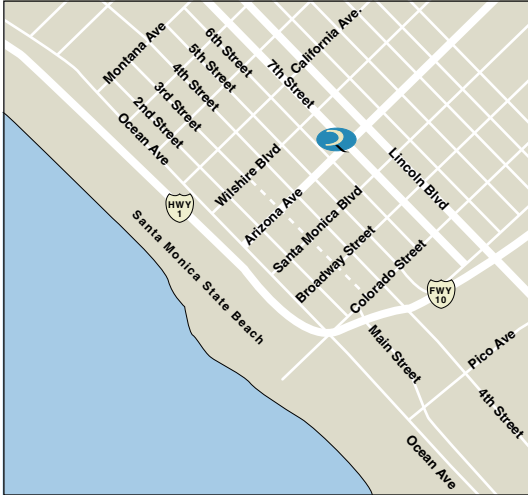

Directions

GENERAL:

Pacific Research is located on the Northwest corner of Lincoln Blvd. and Arizona Ave. in Santa Monica. Arizona Ave. is one block South of Wilshire and one block North of Santa Monica Blvd.

FROM THE AIRPORT

Take Sepulveda exit North. Stay in the left lane and merge onto Lincoln Blvd. going North. We are located on the Northwest corner of Lincoln Blvd and Arizona Ave.

from L.A.X Airport / 11.6 miles

FROM THE SOUTHBAY

Take the 405 Freeway North to the 10 Freeway West. Exit at Lincoln Blvd. Turn right onto Lincoln. We are on the Northwest corner of Lincoln Blvd. and Arizona Ave.

FROM DOWNTOWN

Take the 10 Freeway West. Exit at Lincoln Blvd. Turn right onto Lincoln. We are on the Northwest corner of Lincoln Blvd. and Arizona Ave.

from the Southbay, The Valley & Downtown

FROM THE VALLEY:

Take the 405 Freeway South to the 10 Freeway West. Exit at Lincoln Blvd. Turn right onto Lincoln. We are on the Northwest corner of Lincoln Blvd. and Arizona Ave.