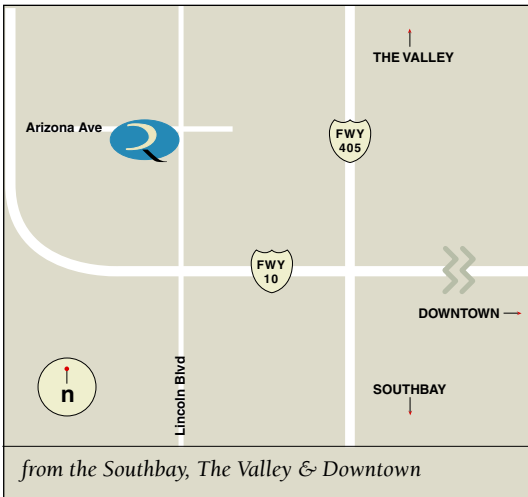

Directions

GENERAL:

Pacific Research is located on the Northwest corner of Lincoln Blvd. and Arizona Ave. in Santa Monica. Arizona Ave. is one block South of Wilshire and one block North of Santa Monica Blvd.

FROM THE AIRPORT

Take Sepulveda exit North. Stay in the left lane and merge onto Lincoln Blvd. going North. We are located on the Northwest corner of Lincoln Blvd and Arizona Ave.

from L.A.X Airport / 11.6 miles

FROM THE SOUTHBAY

Take the 405 Freeway North to the 10 Freeway West. Exit at Lincoln Blvd. Turn right onto Lincoln. We are on the Northwest corner of Lincoln Blvd. and Arizona Ave.

FROM DOWNTOWN

Take the 10 Freeway West. Exit at Lincoln Blvd. Turn right onto Lincoln. We are on the Northwest corner of Lincoln Blvd. and Arizona Ave.

from the Southbay, The Valley & Downtown

FROM THE VALLEY:

Take the 405 Freeway South to the 10 Freeway West. Exit at Lincoln Blvd. Turn right onto Lincoln. We are on the Northwest corner of Lincoln Blvd. and Arizona Ave.